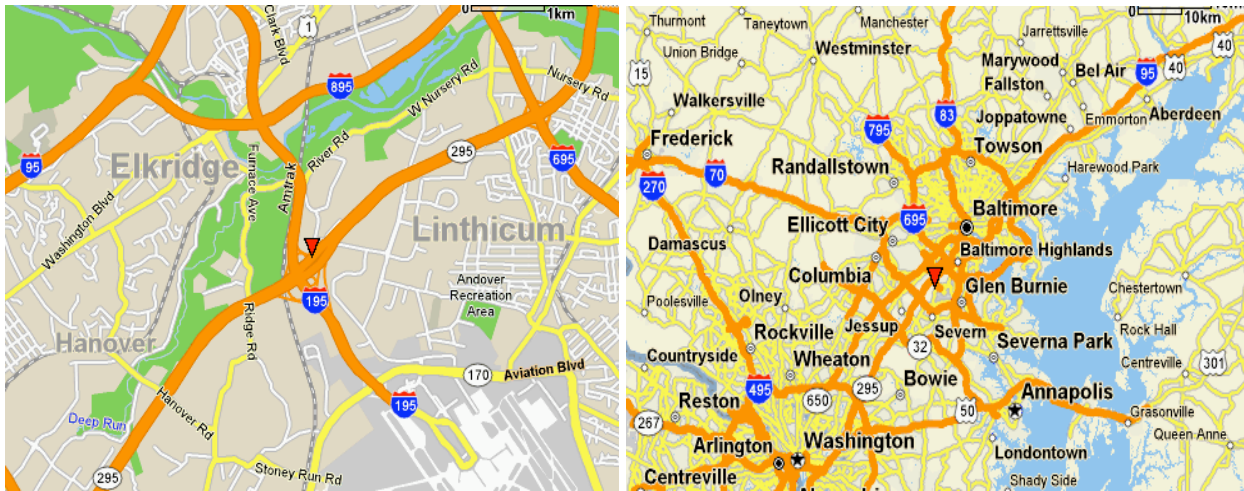

29. Sleep Inn and Suites
6055 Belle Grove Road
410-789-7223 * 1-800-221-2222

30. Springhill Suites by Marriott
899 Elkridge Landing Road
410-694-0555 * 1-888-287-9400

31. Springhill Suites by Marriott
7544 Teague Road
410-799-7100 * 1-800-331-3131

32. Staybridge Suites BWI
1301 Winterson Road
410-850-5666 * 1-877-238-8889

33. TownePlace Suites by Marriott
1171 Winterson Road
410-694-0060 * 1-800-257-3000

35. Wingate Inn
1510 Aero Drive
410-859-0003 * 1-800-993-7232

BWI AREA MAP

BALTIMORE TRAVEL AND TOURISM:
www.baltimore.org/

DINING, SHOPPING AND ATTRACTIONS

Restaurants within 1/2 mile of Westin BWI:

- * Luminous
1110 Old ElkrIDGE Landing Road
(Westin BWI Airport)
Linthicum, MD 21090
(443) 577-2310

Located off Beltway Exit 17 West. Anchor stores include: Hecht's, Sears, Burlington Coat Factory, Old Navy, Modell's Sporting Good Store, Cactus Willie's Steak & Buffet, AMC Theatres and 120 stores.

* Historic Savage Mill